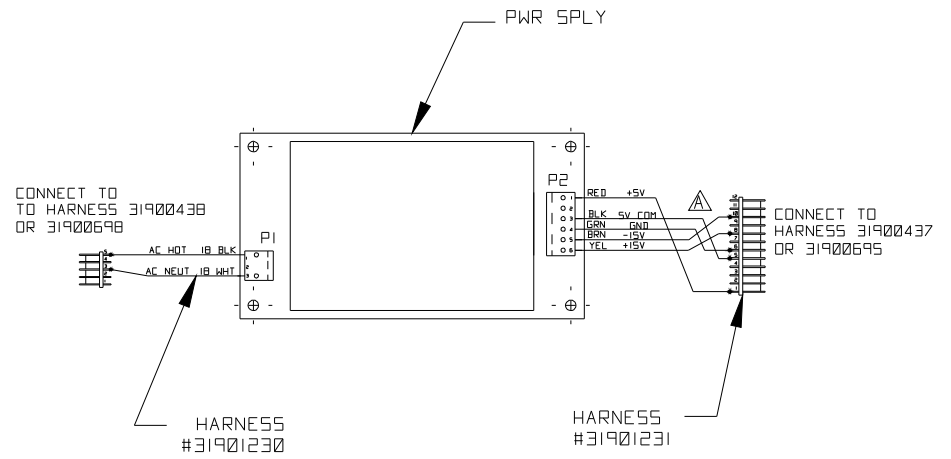

| ITEM | QTY | PART NO. | DESCRIPTION |
|------------|-----|----------|----------------------------------|
| 3 | 8 | 86100149 | SCREW #6-32 X 1/4" LG PHL PAN HD |
| 2 | 1 | 90600341 | PWR SUPPLY, PU30-325L |
| 1 | 1 | 23000284 | SHT MTL, MOUNTING PLATE |
| Parts List | | | |

| | | | |
|------------------------------|-----------|---------------------------------|----|
| A | 02 MAY 07 | TJS D-rd A29371: ADDED GND WIRE | MR |
| | 4 NOV 04 | ECD:1290-RELEASED FOR PROD. | MK |
| REPLACEMENT KIT, PWR SPLY | | | |
| NONE | | | |
| MK | 4 NOV 04 | | |
| 31901232 | | 1 1 | A |